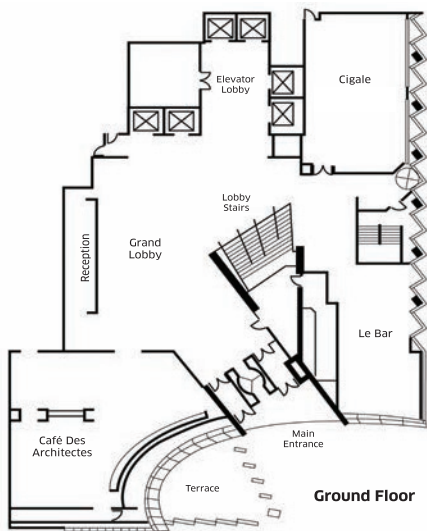

### Distinctive features

- 10 meeting rooms
- Up to 400 event capacity
- Banquet menus that are creative, flexible and offer a large variety

ROOM	AREA (FT <sup>2</sup> )	CLASSROOM	THEATRE	U SHAPE	BOARD	BANQUET	RECEPTION
GRAND BALLROOM	4592	260	400	120	100	340	400
PARIS	2520	140	225	55	48	180	225
CHICAGO	2072	110	200	45	48	160	200
GRAND BALLROOM FOYER	2820	-	-	-	-	-	250
CANNES	870	50	85	30	32	60	60
LIMOGES	681	40	65	28	32	60	50
VERSAILLES	518	32	45	20	24	50	40
BORDEAUX	418	24	35	16	16	40	60
BORDEAUX FOYER	400	-	-	-	-	30	50
STRASBOURG	681	40	65	28	32	60	50
AVIGNON	518	32	45	20	24	50	40
MARSEILLE	418	24	35	16	16	40	60
MARSEILLE FOYER	400	-	-	-	-	30	50
CIGALE	1092	48	85	32	24	70	85