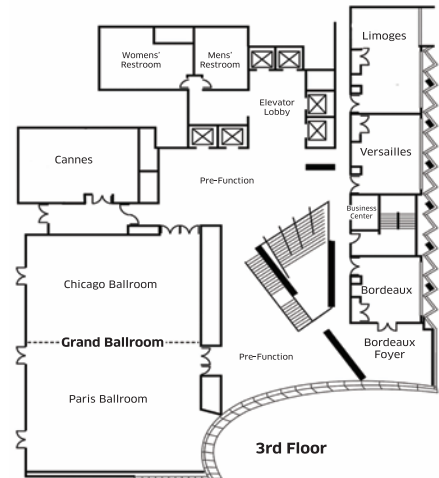

## ROOMS & SUITES

- 415 rooms (350 - 1,235 sq. ft.)
- 63 suites from Junior to Presidential Suite (500 - 1,235 sq. ft.)

Le Bar

### Distinctive features

- 10 meeting rooms
- Up to 400 event capacity
- Banquet menus that are creative, flexible and offer a large variety

ROOM	AREA (FT <sup>2</sup> )	CLASSROOM	THEATRE	U SHAPE	BOARD	BANQUET	RECEPTION
GRAND BALLROOM	4592	260	400	120	100	340	400
PARIS	2520	140	225	55	48	180	225
CHICAGO	2072	110	200	45	48	160	200
GRAND BALLROOM FOYER	2820	-	-	-	-	-	250
CANNES	870	50	85	30	32	60	60
LIMOGES	681	40	65	28	32	60	50
VERSAILLES	518	32	45	20	24	50	40
BORDEAUX	418	24	35	16	16	40	60
BORDEAUX FOYER	400	-	-	-	-	30	50
STRASBOURG	681	40	65	28	32	60	50
AVIGNON	518	32	45	20	24	50	40
MARSEILLE	418	24	35	16	16	40	60
MARSEILLE FOYER	400	-	-	-	-	30	50
CIGALE	1092	48	85	32	24	70	85