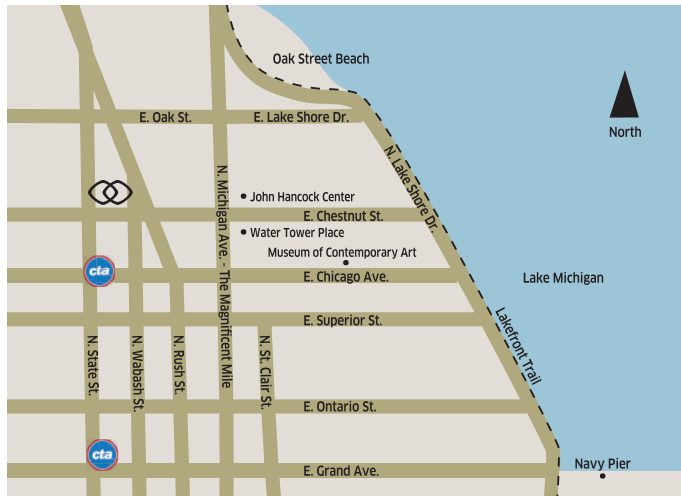

## NEARBY

- **Museums** Museum of Contemporary Art, Art Institute of Chicago, Shedd Aquarium, The Field Museum of Natural History, Museum of Science and Industry, Adler Planetarium
- **Attractions** The Magnificent Mile, Navy Pier, Millennium Park, Lincoln Park Zoo, Chicago Lakefront Trail, Oak Street Beach, Cloud Gate

## TRANSPORTATION

- ✈ O'Hare International Airport (28 km / 16 mi)
- ✈ Chicago Midway International Airport (21 km / 13 mi)
- 🚇 Chicago El Train System

SOFITEL IS NOW AVAILABLE ON THE ACCORHOTELS APP

**SOFITEL CHICAGO MAGNIFICENT MILE**  
 20 EAST CHESTNUT STREET - CHICAGO, IL 60611 - USA  
 TEL +1 (312) 324-4000 - SOFITELCHICAGO@SOFITEL.COM  
[WWW.SOFITEL.COM](http://WWW.SOFITEL.COM)  
[WWW.SOFITEL-CHICAGO.COM](http://WWW.SOFITEL-CHICAGO.COM)