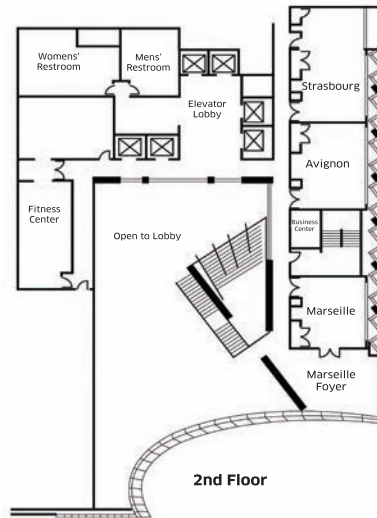

### Distinctive features

- 10 meeting rooms
- Up to 400 event capacity
- Banquet menus that are creative, flexible and offer a large variety

ROOM	AREA (FT <sup>2</sup> )	CLASSROOM	THEATRE	U SHAPE	BOARD	BANQUET	RECEPTION
GRAND BALLROOM	4592	260	400	120	100	340	400
PARIS	2520	140	225	55	48	180	225
CHICAGO	2072	110	200	45	48	160	200
GRAND BALLROOM FOYER	2820	-	-	-	-	-	250
CANNES	870	50	85	30	32	60	60
LIMOGES	681	40	65	28	32	60	50
VERSAILLES	518	32	45	20	24	50	40
BORDEAUX	418	24	35	16	16	40	60
BORDEAUX FOYER	400	-	-	-	-	30	50
STRASBOURG	681	40	65	28	32	60	50
AVIGNON	518	32	45	20	24	50	40
MARSEILLE	418	24	35	16	16	40	60
MARSEILLE FOYER	400	-	-	-	-	30	50
CIGALE	1092	48	85	32	24	70	85